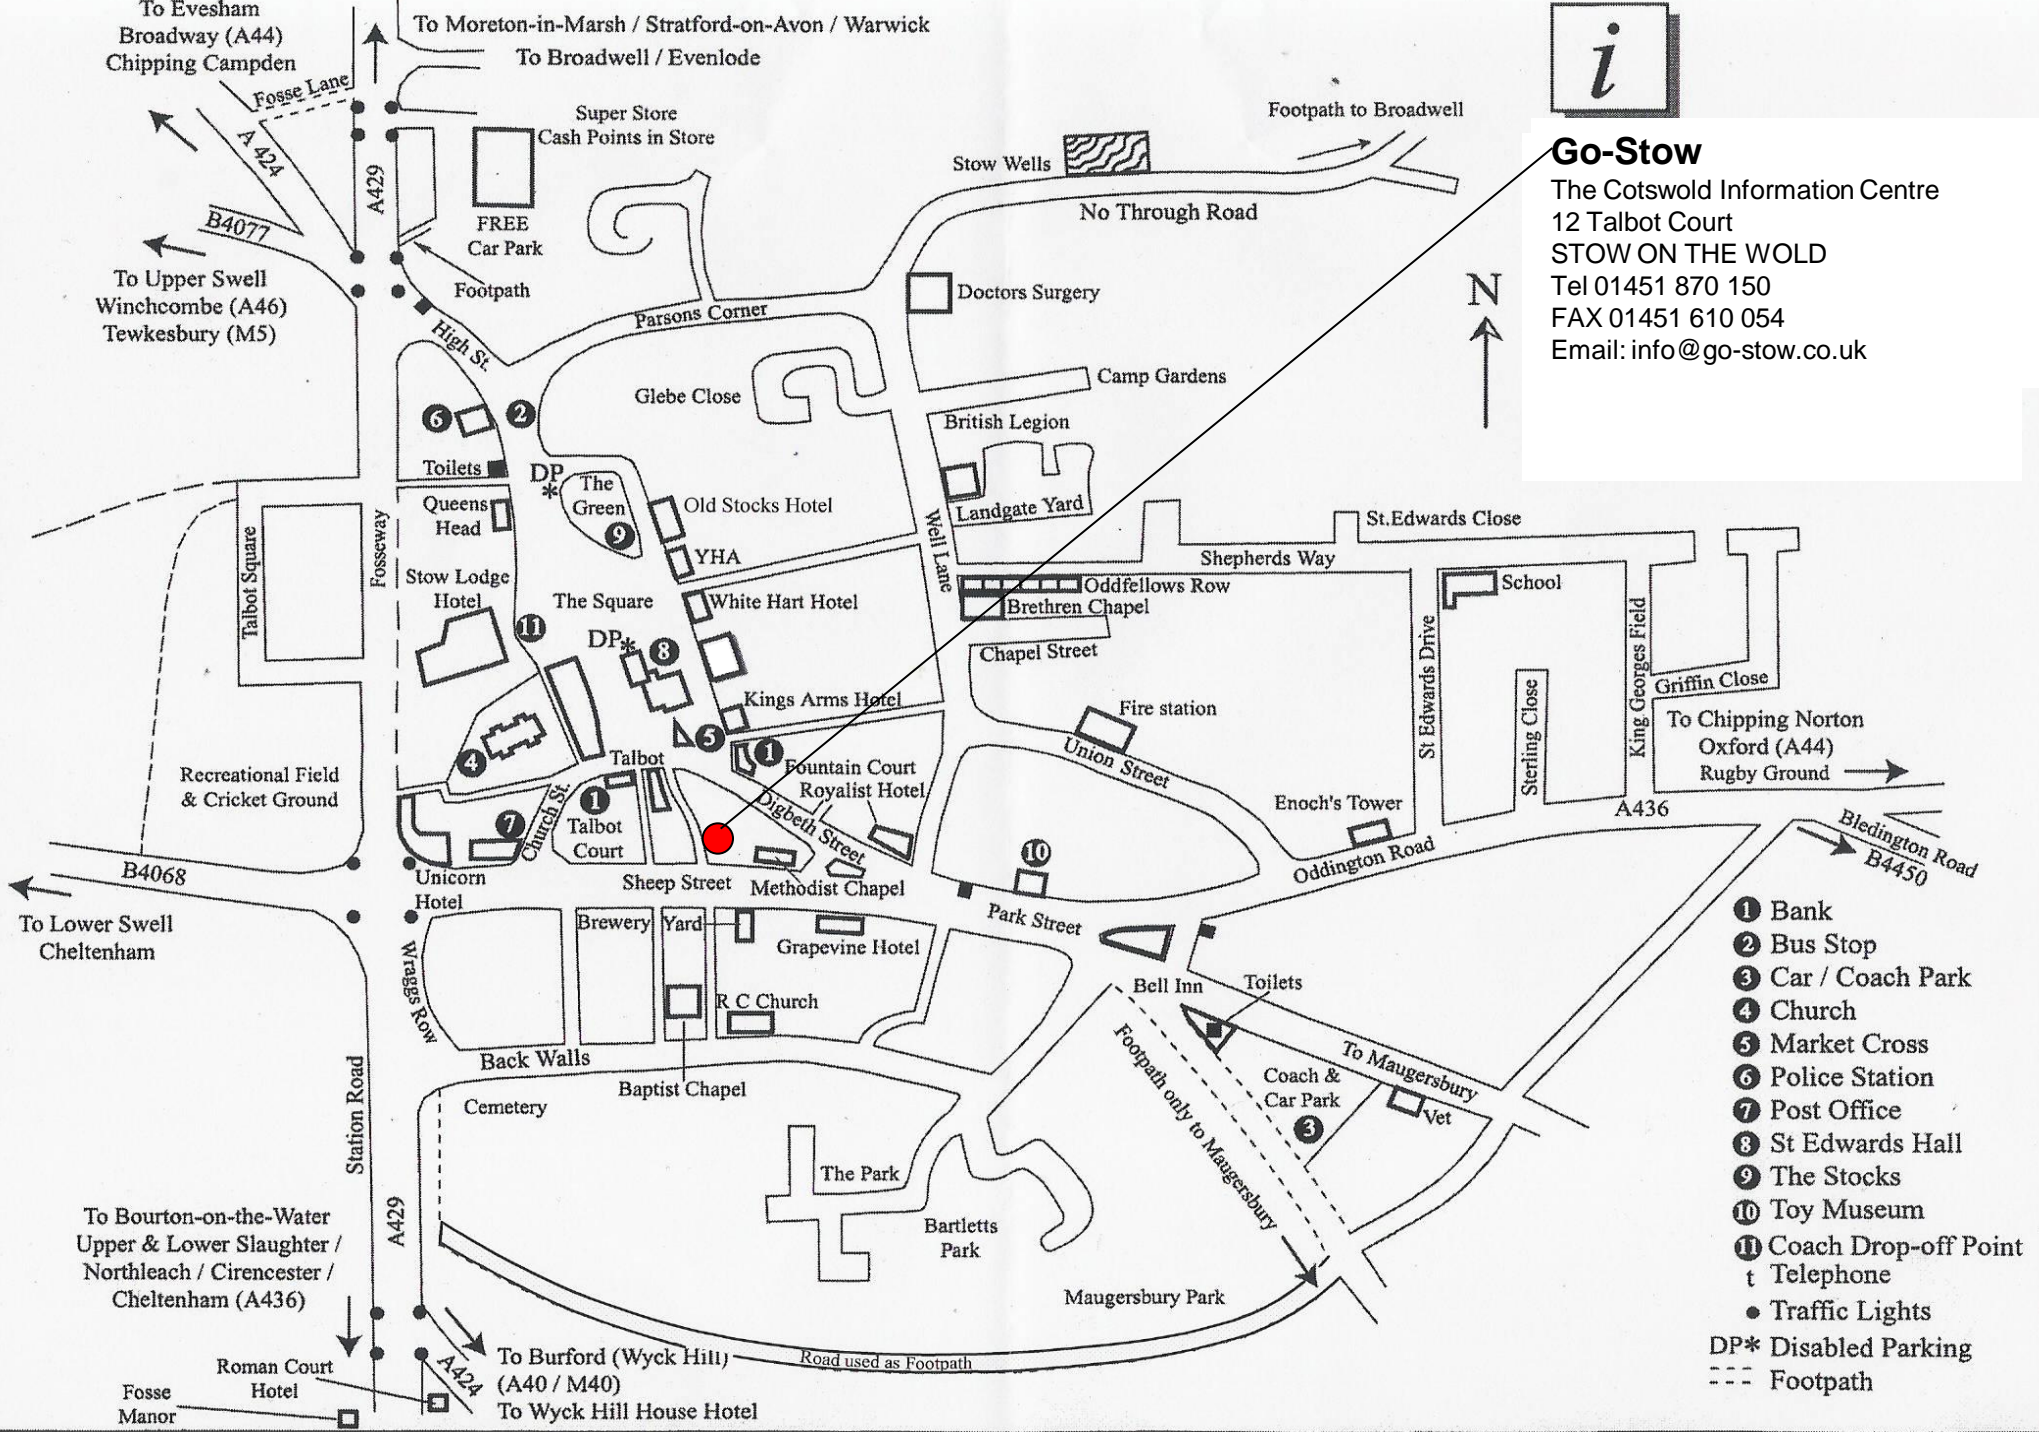

Go-Stow

The Cotswold Information Centre
 12 Talbot Court
STOW ON THE WOLD
 Tel 01451 870 150
 FAX 01451 610 054
 Email: info@go-stow.co.uk

- ① Bank
- ② Bus Stop
- ③ Car / Coach Park
- ④ Church
- ⑤ Market Cross
- ⑥ Police Station
- ⑦ Post Office
- ⑧ St Edwards Hall
- ⑨ The Stocks
- ⑩ Toy Museum
- ⑪ Coach Drop-off Point
- t Telephone
- Traffic Lights
- DP* Disabled Parking
- Footpath